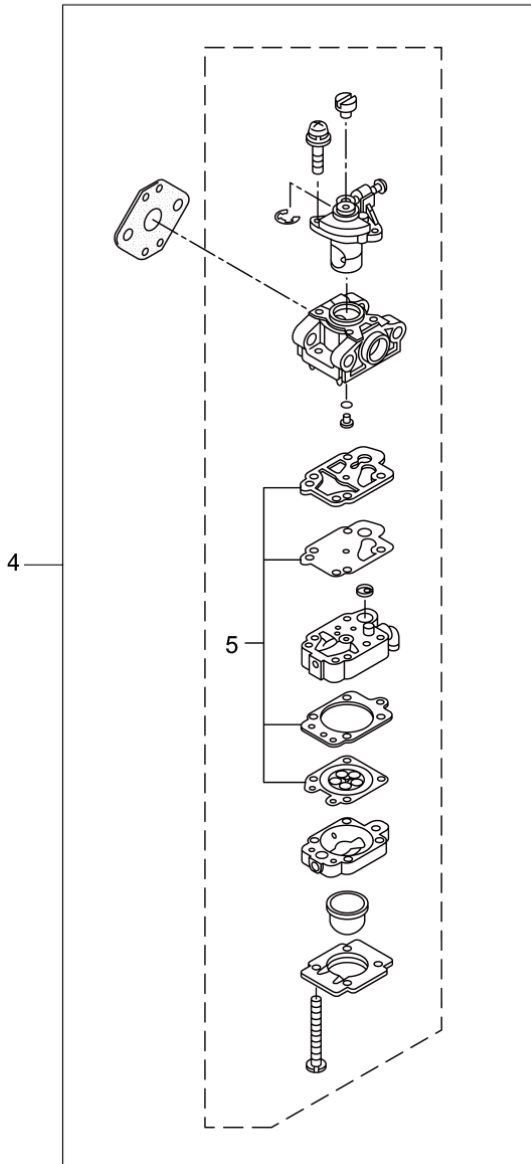

### CONTENTS

1. PARTS KIT .....	1
2. MAIN BODY .....	3
3. GEAR CASE .....	5
4. ENGINE .....	7
5. RECOIL STARTER .....	11
6. CARBURETOR, FUEL TANK .....	13
7. ACCESSORIES .....	15

2021. 06.

P/N 524737-2

KJBL26E  
1. PARTS KIT

1

2

3

4

5

6

Status	Position	Parts Number	Parts Name	Unit Quantity	Lot Order Quantity	Remarks			Maker code
	1	247688	CYLINDER KIT	1					
	2	247689	PISTON KIT	1					
	3	246924	CLUTCH KIT	1					
	4	247877	CARBURETOR KIT	1	5	Incl.5			
	5	247867	CARBURETOR PARTS KIT	1	5				
	6	247864	FUEL HOSE/FILTER KIT	1	5				

KJBL26E  
2. MAIN BODY

Status	Position	Parts Number	Parts Name	Unit Quantity	Lot Order Quantity	Remarks			Maker code
	1	364806	KJBL26E(FIABA)	1					
	2	227831	DRIVE SHAFT	1					
	3	227919	PIPE COMP.	1					
	4	235078	Throttle Lever Assy (235078)	1					
	5	215533	HANGING BRACKET ASSY	1		Incl.6			
	6	261762	SCREW	1		M5x14			
	7	241824		1		KJBL26E			
	8	223188	CAUTION MARK	1					
	9	225382	LABEL	1					
	10	220533	SHOULDER STRAP ASSY	1		Incl.11			
	11	231657	HOOK	1					
	12	231955	LOOP HANDLE ASSY	1		Incl.13-15			
	13	225699	LOOP HANDLE	1					
	14	081027	NUT	4	5	M5			
	15	215608	CAP SCREW	4	5	M5x30x16			
	16	235700	SAFETY COVER ASSY	1		Incl.17-23			
	17	231804	SAFETY COVER ASSY	1		Incl.18,19			
	18	227819	THREADED BRACKET	1					
	19	221580	SCREW	1	10	4x8			
	20	232087	RETAINER	1		Incl.21-23			
	21	227822	BRACKET	1					
	22	220632	CAP SCREW	2		M6x30			
	23	231704	WASHER	2		6x13xt1.0			
	24	231882	CUTTER ASSY	1		Incl.25-27			
	25	230747	CORD CUTTER	1					
	26	261250	CAP SCREW	1	5	M5x20			
	27	228325	SQUARE NUT	1					
	28	231033	COVER EXTENTION	1					