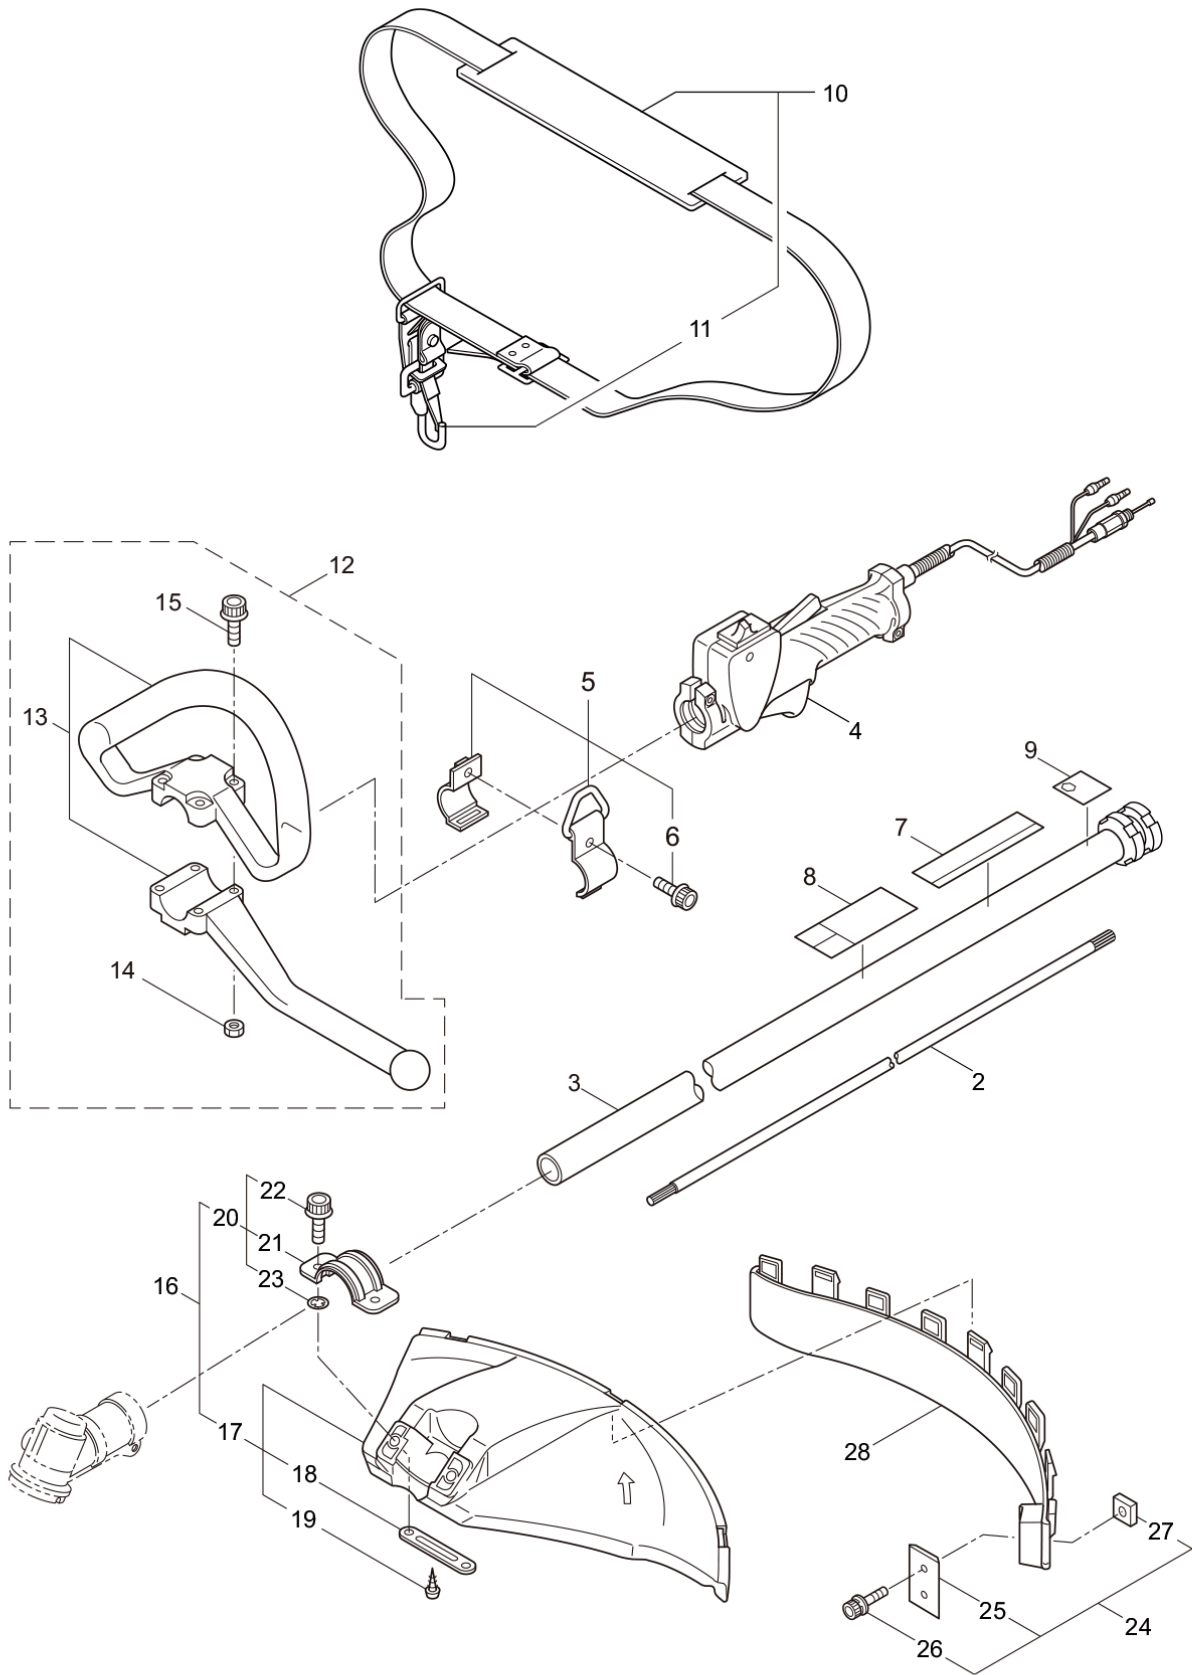

### CONTENTS

1. PARTS KIT .....	1
2. MAIN BODY .....	3
3. GEAR CASE .....	5
4. ENGINE .....	7
5. RECOIL STARTER .....	11
6. CARBURETOR, FUEL TANK .....	13
7. ACCESSORIES .....	15

2021. 06.

P/N 524737-2

KJBL26E  
1. PARTS KIT

1

2

3

4

5

6

Status	Position	Parts Number	Parts Name	Unit Quantity	Lot Order Quantity	Remarks			Maker code
	1	247688	CYLINDER KIT	1					
	2	247689	PISTON KIT	1					
	3	246924	CLUTCH KIT	1					
	4	247877	CARBURETOR KIT	1	5	Incl.5			
	5	247867	CARBURETOR PARTS KIT	1	5				
	6	247864	FUEL HOSE/FILTER KIT	1	5				

KJBL26E  
2. MAIN BODY

Status	Position	Parts Number	Parts Name	Unit Quantity	Lot Order Quantity	Remarks			Maker code
	1	364806	KJBL26E(FIABA)	1					
	2	227831	DRIVE SHAFT	1					
	3	227919	PIPE COMP.	1					
	4	235078	Throttle Lever Assy (235078)	1					
	5	215533	HANGING BRACKET ASSY	1		Incl.6			
	6	261762	SCREW	1		M5x14			
	7	241824		1		KJBL26E			
	8	223188	CAUTION MARK	1					
	9	225382	LABEL	1					
	10	220533	SHOULDER STRAP ASSY	1		Incl.11			
	11	231657	HOOK	1					
	12	231955	LOOP HANDLE ASSY	1		Incl.13-15			
	13	225699	LOOP HANDLE	1					
	14	081027	NUT	4	5	M5			
	15	215608	CAP SCREW	4	5	M5x30x16			
	16	235700	SAFETY COVER ASSY	1		Incl.17-23			
	17	231804	SAFETY COVER ASSY	1		Incl.18,19			
	18	227819	THREADED BRACKET	1					
	19	221580	SCREW	1	10	4x8			
	20	232087	RETAINER	1		Incl.21-23			
	21	227822	BRACKET	1					
	22	220632	CAP SCREW	2		M6x30			
	23	231704	WASHER	2		6x13xt1.0			
	24	231882	CUTTER ASSY	1		Incl.25-27			
	25	230747	CORD CUTTER	1					
	26	261250	CAP SCREW	1	5	M5x20			
	27	228325	SQUARE NUT	1					
	28	231033	COVER EXTENTION	1					