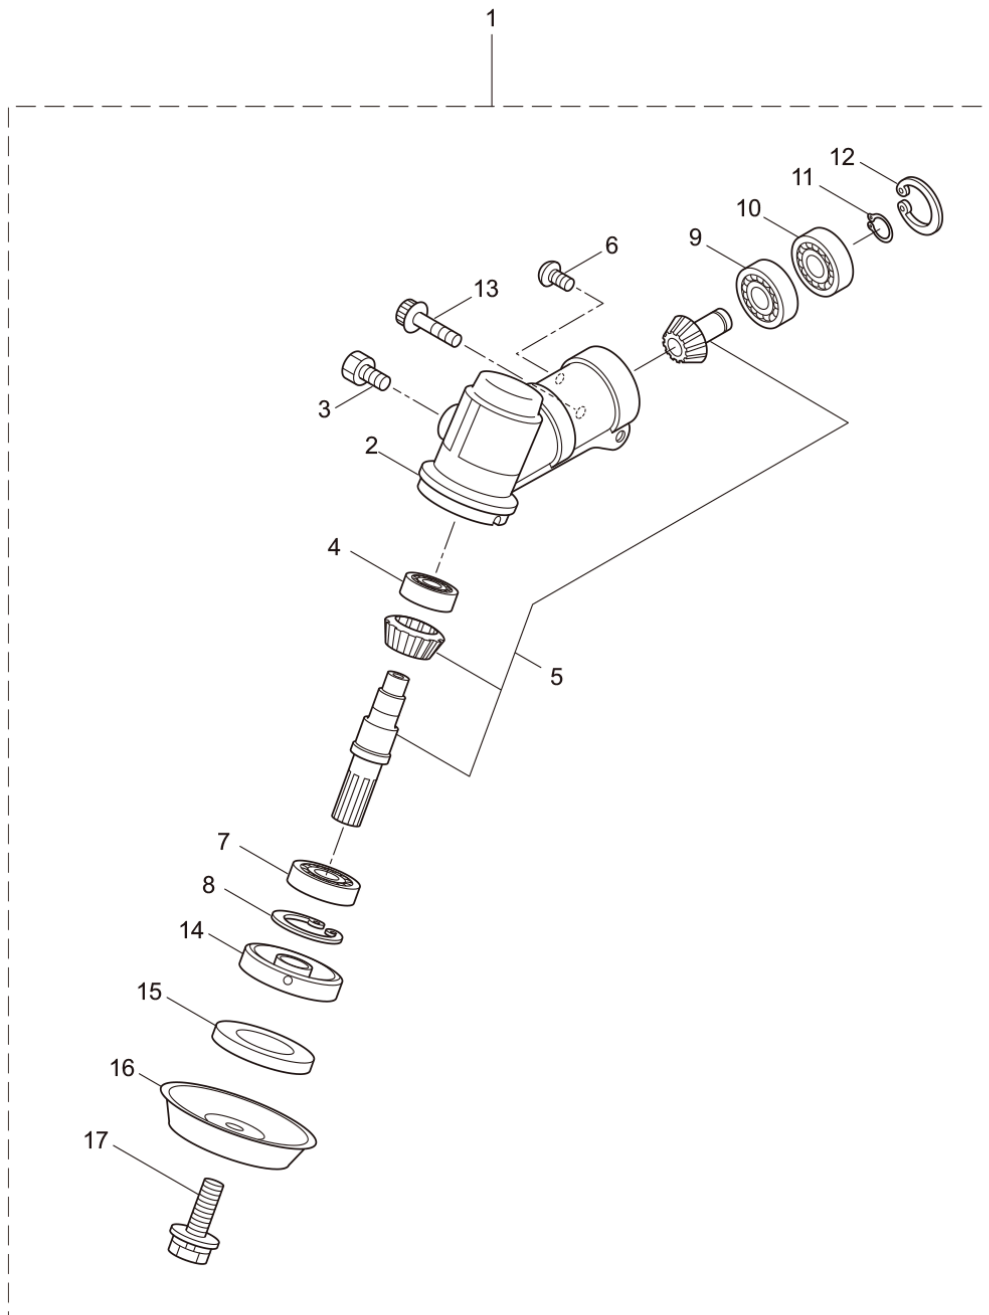

KJBL26E
3. GEAR CASE

Status	Position	Parts Number	Parts Name	Unit Quantity	Lot Order Quantity	Remarks			Maker code
	1	231880	GEARCASE ASSY	1		Incl.2-17			
	2	225960	GEAR CASE	1					
	3	234109	BOLT	1	5	M8x8			
	4	227990	BEARING #608	1		#608			
	5	228416	GEAR SET	1					
	6	219087	CAP SCREW	1	5	M5x10			
	7	227991	BEARING 6001 2RS	1		#6001DDU			
	8	055185	SNAP RING #28	1	5	H28			
	9	227992	BEARING 609	1		#609			
	10	227993	BEARING #609Z	1		#609Z			
	11	228477	C-SHAPED RING	1		#9			
	12	140270	C-SHAPED SNAP RING	1		#24			
	13	261246	CAP SCREW	1	5	M5x25			
	14	212986	BOSS A	1					
	15	140275	BOSS B	1					
	16	215547	STABILIZER	1					
	17	215610	BOLT	1		M8x22,Counterclockwise