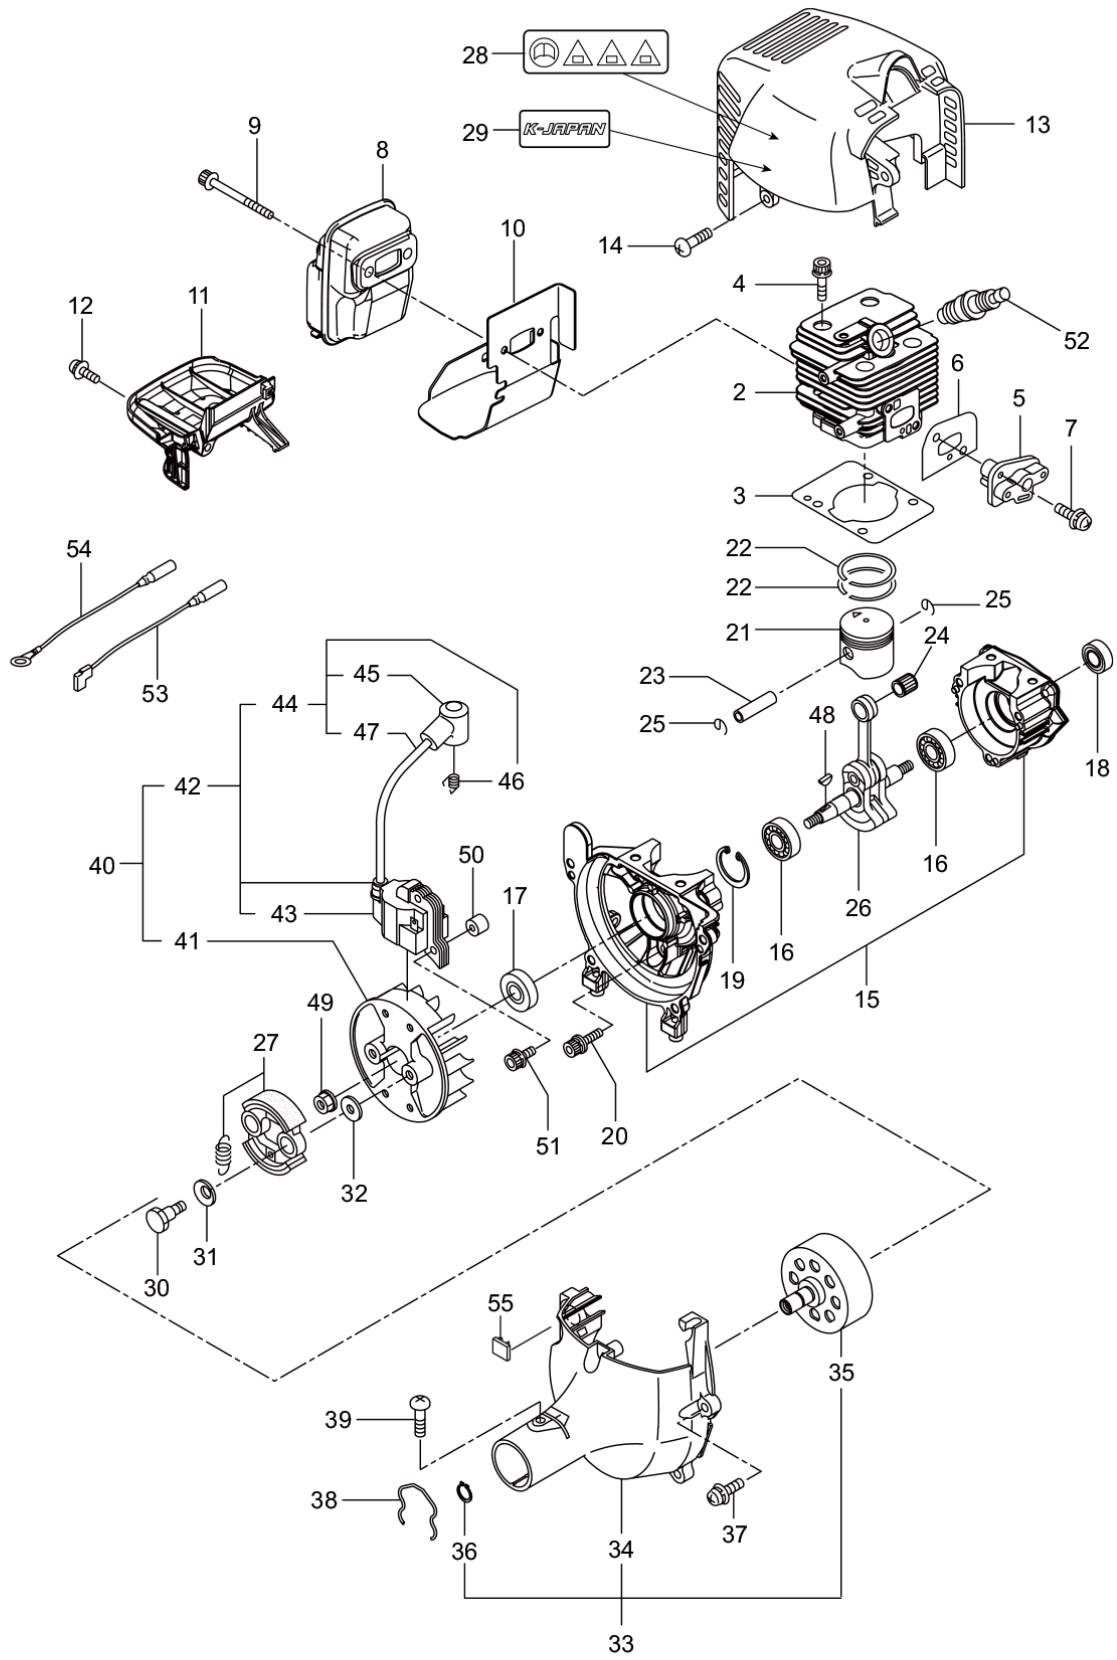

KJBL26E
4. ENGINE

Status	Position	Parts Number	Parts Name	Unit Quantity	Lot Order Quantity	Remarks			Maker code
	1	875308		1		EE262/05			
	2	273153	CYLINDER	1					
	3	282330	GASKET	1	5				
	4	261250	CAP SCREW	4	5	M5x20			
	5	282579	INSULATOR	1					
	6	267049	GASKET	1	5				
	7	269826	SCREW	2	5	M5x25			
	8	246656	MUFFLER ASSY	1					
	9	266402	CAP SCREW	2	5	M5x55			
	10	247074	GASKET	1					
	11	246083	UNDER COVER	1					
	12	269827	SCREW	1	5	M5x16			
	13	247230	TOP COVER COMP	1					
	14	280144	TAPPING SCREW	1	5	4X16			
	15	273673	CRANKCASE	1					
	16	280488	BEARING 6001C3	2		PPL 6001			
	17	261492	OIL SEAL	1		ISCD12287			
	18	261386	OIL SEAL	1		ISCD12227			
	19	055185	SNAP RING #28	1	5	H28			
	20	261612	CAP SCREW	3		M5x30			
	21	273155	PISTON	1					
	22	261496	PISTON RING	2		(2)Required			
	23	261497	PISTON PIN	1					
	24	261037	BEARING NEEDLE KBK8X11X11.8X1	1		KBK8x11x11.8x1			
	25	261576	CLIP PISTON	2					
	26	277939	CRANK SHAFT	1					
	27	280375	CLUTH ASSY	1					
	28	284587	LABEL	1					
	29	275051	LABEL	1		KJ			
	30	264505	BOLT	2					
	31	261777	WAVE WASHER	2	5				
	32	261189	WASHER	2	5	6x16.5xt1.2			
	33	272095	FAN COVER	1		Incl.34-36			
	34	282233	FAN COVER	1					
	35	289727	CLUTCH DRUM	1					
	36	014210	SNAP RING	1	5	#10			
	37	269831	SCREW	4	5	M5x20			
	38	282215	CLIP	1					
	39	281169	SCREW	1	5	M5x16			
	40	282692	MAGETO ASSY	1		Incl.41-47