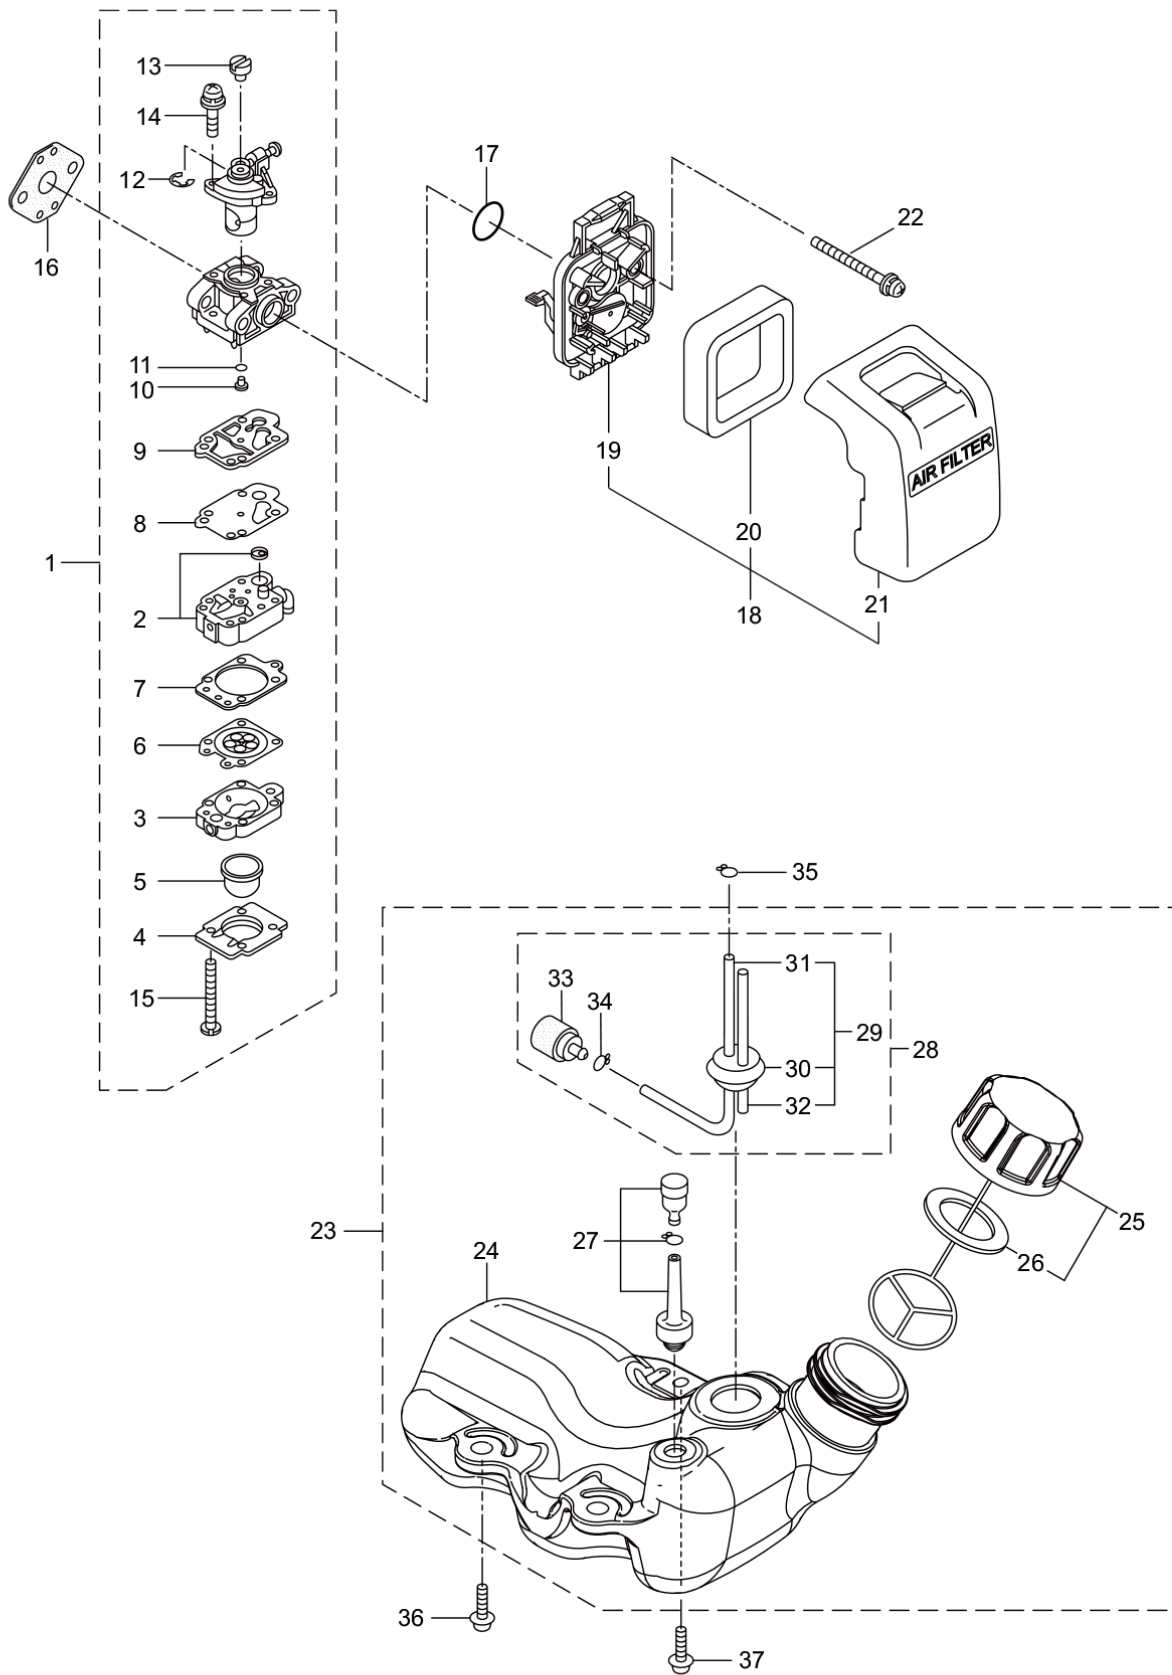

KJBL26E

6. CARBURETOR, FUEL TANK

Status	Position	Parts Number	Parts Name	Unit Quantity	Lot Order Quantity	Remarks			Maker code
	1	276323	CARBURETOR ASSY	1		Incl.2-15 New gasket required			
	2	281597	BODY	1					
	3	262991	PURGE BODY	1					
	4	262992	COVER	1					
	5	261874	PRIMER	1					
	6	283905	DIAPHRAGM METERRING	1					
	7	262993	GASKET	1					
	8	262994	DIAPHRAGM	1					
	9	282576	GASKET	1					
	10	289396	JET	1					
	11	261871	O-RING	1					
	12	261876	RING	1					
	13	261658	SWIVEL	1					
	14	264682	SCREW	2					
	15	262996	SCREW	4	5				
	16	261864	GASKET	1	5				
	17	264691	O-RING	1	5				
	18	277935	AIR CLENAER ASSY	1		Incl.19-21			
	19	265576	FILTER HOLDER	1					
	20	264695	FILTER	1					
×	21	278761	AIR CLEANER COVER	1					
	22	269834	SCREW	2	5				
	23	276310	TANK ASSY	1		Incl.24-34			
	24	273467	FUEL TANK	1					
	25	275306	FUEL TANK CAP ASSY	1		Incl.26			
	26	274875	PACKING	1					
	27	261696	BREATHER ASSY	1					
	28	265752	FUEL PIPE ASSY	1		Incl.29-34			
	29	264031	FUEL PIPE ASSY	1		Incl.30-32			
	30	261115	GROMMET	1					
	31	261690	FUEL PIPE	1		160L			
	32	263038	RETURN PIPE	1		3x6x85L			
	33	277887	FILTER ASSY	1					
	34	261117	CLIP	1					
	35	261117	CLIP	1					
	36	269828	SCREW	2	5	M5x16			
	37	281208	SCREW	1	5	M5x16