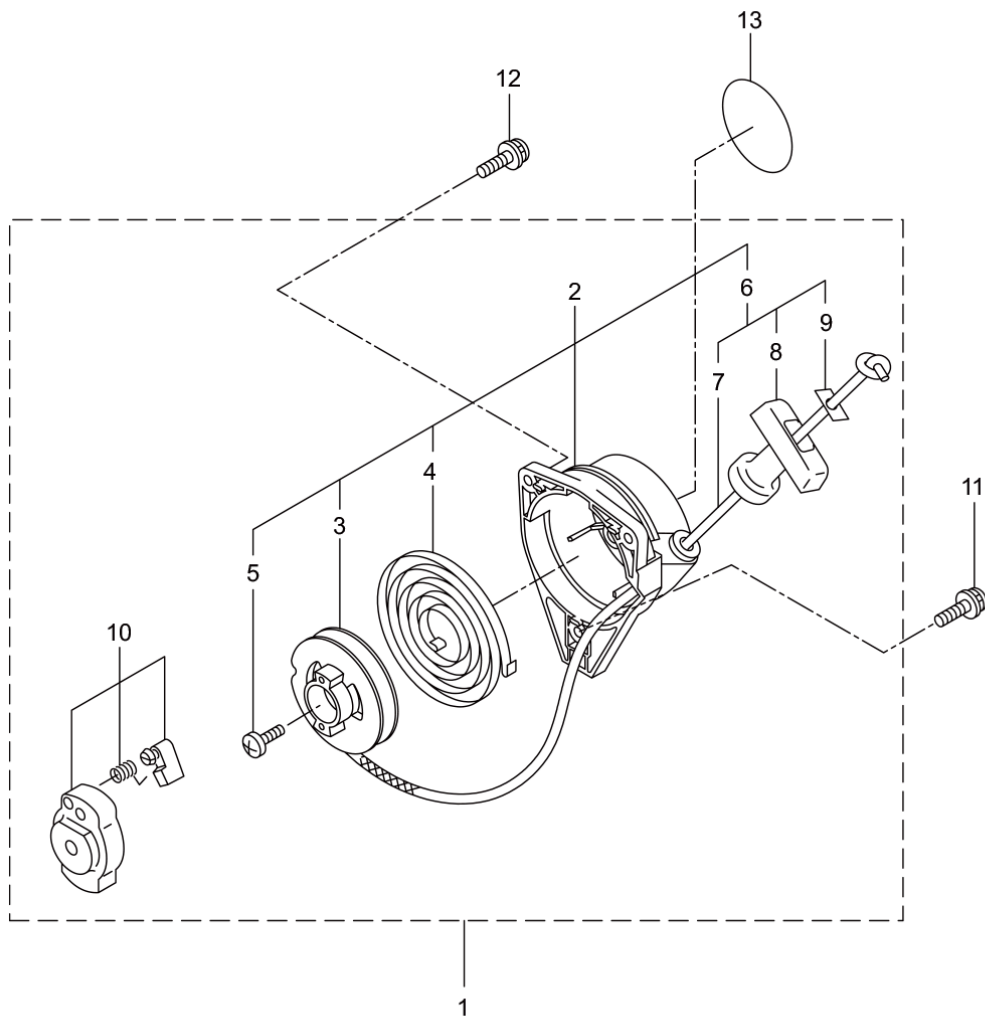

KJBL26E
5. RECOIL STARTER

Status	Position	Parts Number	Parts Name	Unit Quantity	Lot Order Quantity	Remarks			Maker code
	1	288684	RECOIL STARTER ASSY	1		Incl.2-10			
	2	288685	STARTER ASSY	1		Incl.3-9			
	3	288967	REEL	1					
	4	288968	SPIRAL SPRING	1					
	5	262922	SCREW	1					
	6	288969	ROPE ASSY	1		Incl.7-9			
	7	288970	STARTER ROPE	1					
	8	261725	STARTER GRIP	1					
	9	283511	ROPE STOPPER	1					
	10	288971	STARTER PULLEY ASSY	1					
	11	269833	SCREW	1	5	M4x16			
	12	280489	SCREW	2	5	M4x20			
	13	274246	LABEL	1